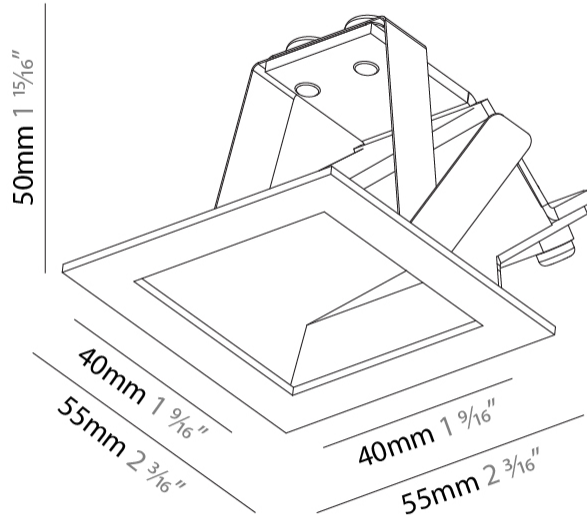

PHYSICAL

Shape: Square _____
Length (mm): 55 _____
Length (in): 2 ³/₁₆ _____
Height (mm): 55 _____
Depth (mm): 50 _____
Height (in): 2 ³/₁₆ _____
Depth (in): 1 ¹⁵/₁₆ _____
Ceiling Thickness (mm): 10-15 _____
Ceiling Thickness (in): 3/8 - 9/16 _____
Min. Recessing Depth (mm): 15 _____
Min. Recessing Depth (in): 9/16 _____
Light Distribution: Asymmetric _____
Weight (kg): 0.11 _____
Weight (lbs): 0.25 _____
Fixture Finish: SSR / BKV / CWI / CRY / HAB / LAG / UFT / ITA / RUA / RUR / MIC / FTG / MYG / TWT / LOD / PUS / FRO / FUP / KIA / POP / BLS / SPG / MEY / GOH / GUM / CHC / COM / ABZ / JAG / OBR / MOS / ROR _____
Fixture Material: Aluminum _____

ELECTRICAL

Lamp Type: LED (Zhaga Standard) _____
Input Wattage (W): 2.2 _____
Total Output Wattage (W): 2 _____
Dimming: Tri-Mode (Non-Dimming and Phase Dimming (120Vac only) and 0-10V Dimming) _____
Driver Included: No _____
Driver Location: Remote _____
Driver Type: Constant Current - Universal _____
Input Voltage (V): 120 - 277 _____
Constant Current (MA): 700 _____

LED

Number of LEDs: 1 _____
Color Temperature (°K): 2700 / 3000 / 4000 _____
Max. Delivered Lumen (lm): 50 _____
Nominal Lumen (lm): 170 _____
CRI: >90 CRI _____
Lamp Life (hrs): 50000 _____

OPTICAL

RATINGS AND CERTIFICATIONS

Certified By: Certified for North American Standards _____
IP rating: IP20 _____