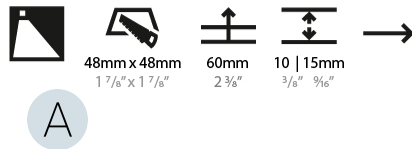

PHYSICAL

Shape: Square _____
Length (mm): 55 _____
Length (in): 2 ³/₁₆ _____
Height (mm): 55 _____
Depth (mm): 50 _____
Height (in): 2 ³/₁₆ _____
Depth (in): 1 ¹⁵/₁₆ _____
Ceiling Thickness (mm): 10-15 _____
Ceiling Thickness (in): 3/8 - 9/16 _____
Min. Recessing Depth (mm): 15 _____
Min. Recessing Depth (in): 9/16 _____
Light Distribution: Asymmetric _____
Weight (kg): 0.11 _____
Weight (lbs): 0.25 _____
Fixture Finish: SSR / BKV / CWI / CRY / HAB / LAG / UFT / ITA / RUA / RUR / MIC / FTG / MYG / TWT / LOD / PUS / FRO / FUP / KIA / POP / BLS / SPG / MEY / GOH / GUM / CHC / COM / ABZ / JAG / OBR / MOS / ROR _____
Fixture Material: Aluminum _____

ELECTRICAL

Lamp Type: LED (Zhaga Standard) _____
Input Wattage (W): 2.2 _____
Total Output Wattage (W): 2 _____
Dimming: Tri-Mode (Non-Dimming and Phase Dimming (120Vac only) and 0-10V Dimming) _____
Driver Included: No _____
Driver Location: Remote _____
Driver Type: Constant Current - Universal _____
Input Voltage (V): 120 - 277 _____
Constant Current (MA): 700 _____

LED

Number of LEDs: 1 _____
Color Temperature (°K): 2700 / 3000 / 4000 _____
Max. Delivered Lumen (lm): 50 _____
Nominal Lumen (lm): 170 _____
CRI: >90 CRI _____
Lamp Life (hrs): 50000 _____

OPTICAL

RATINGS AND CERTIFICATIONS

Certified By: Certified for North American Standards _____
IP rating: IP20 _____