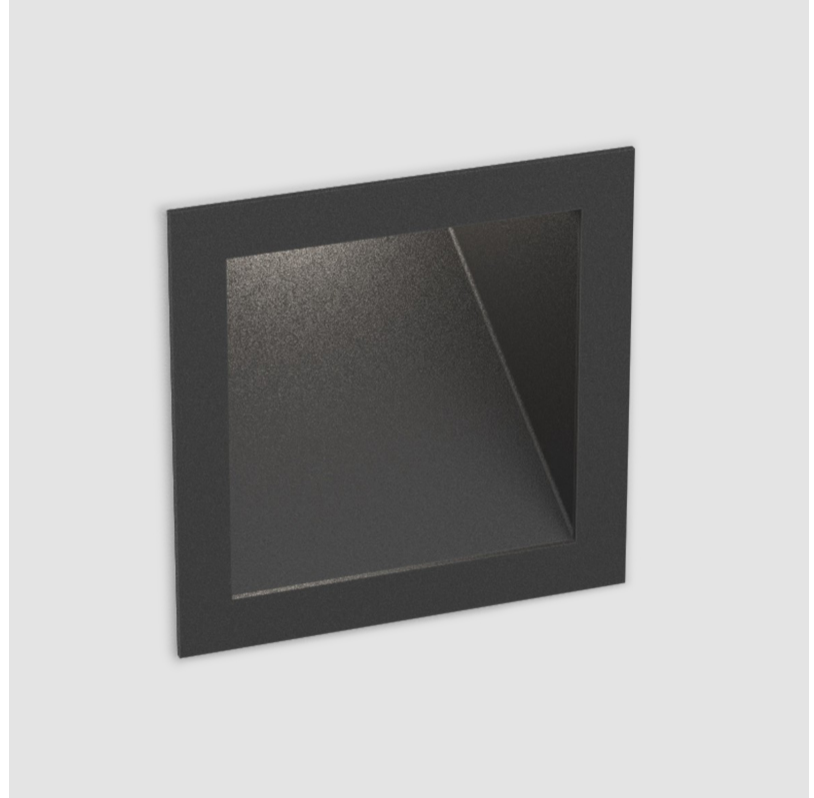

1. To build a product code in our configurator select the specify button on the base model # product page
2. To build a manual product code on this datasheet choose from the options listed below in blue font and add the suffix to the base model #

GENERAL

Series: Delight
Subseries: Delight Gooo!
Brand: Prolicht
Division: Architectural
Mounting Type: Recessed
Mounting Location: Wall
Subcategory: Step Light

PHYSICAL

Shape: Square
Length (mm): 90
Length (in): 3 ⁹/₁₆
Height (mm): 90
Depth (mm): 72
Height (in): 3 ⁹/₁₆
Depth (in): 2 ¹³/₁₆
Min. Recessing Depth (mm): 15
Min. Recessing Depth (in): 9/16
Light Distribution: Asymmetric
Weight (kg): 0.3
Weight (lbs): 0.66
Fixture Finish: SSR / BKV / CWI / CRY / HAB / LAG / UFT / ITA / RUA / RUR / MIC / FTG / MYG / TWT / LOD / PUS / FRO / FUP / KIA / POP / BLS / SPG / MEY / GOH / GUM / CHC / COM / ABZ / JAG / OBR / MOS / ROR
Fixture Material: Aluminum

ELECTRICAL

Lamp Type: LED (Zhaga Standard)
Input Wattage (W): 2.2
Total Output Wattage (W): 2
Dimming: Non-Dimming / Phase Dimming (120Vac only) / 0-10V Dimming
Driver Included: No
Driver Location: Remote
Driver Type: Constant Current - Universal
Driver Class: Class 2
Input Voltage (V): 120 - 277
Constant Current (MA): 700

LED

Number of LEDs: 1
Color Temperature (°K): 2700 / 3000 / 4000
Max. Delivered Lumen (lm): 50
CRI: >90 CRI
Lamp Life (hrs): 50000

OPTICAL

RATINGS AND CERTIFICATIONS

Certified By: Certified for North American Standards
IP rating: IP20