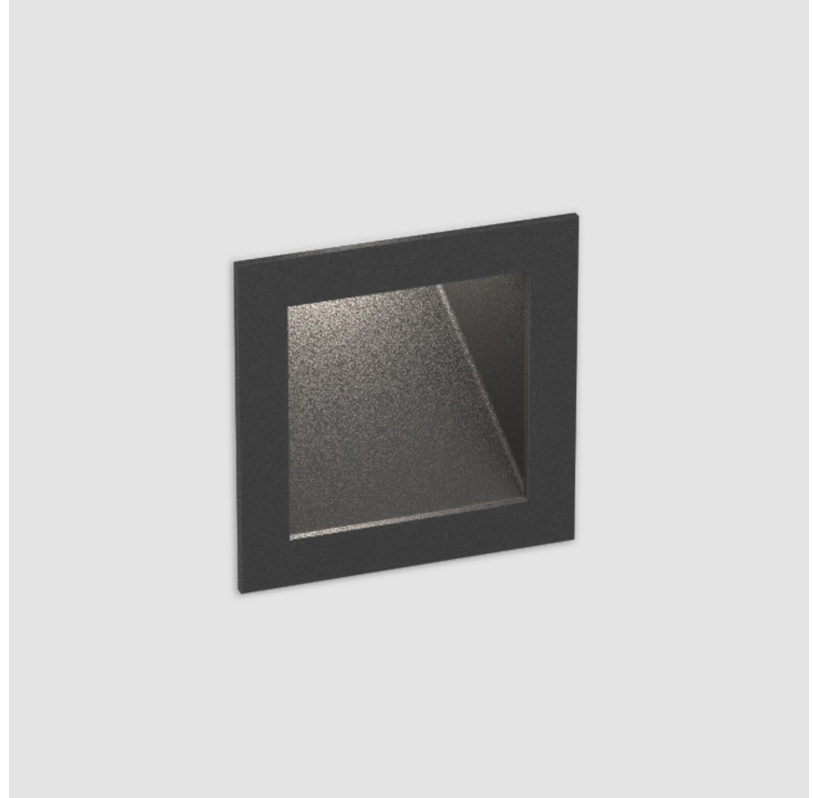

PHYSICAL

Shape: Square _____
Length (mm): 55 _____
Length (in): 2 ³/₁₆ _____
Height (mm): 55 _____
Depth (mm): 50 _____
Height (in): 2 ³/₁₆ _____
Depth (in): 1 ¹⁵/₁₆ _____
Ceiling Thickness (mm): 10-15 _____
Ceiling Thickness (in): 3/8 - 9/16 _____
Min. Recessing Depth (mm): 15 _____
Min. Recessing Depth (in): 9/16 _____
Light Distribution: Asymmetric _____
Weight (kg): 0.11 _____
Weight (lbs): 0.25 _____
Fixture Finish: SSR / BKV / CWI / CRY / HAB / LAG / UFT / ITA / RUA / RUR / MIC / FTG / MYG / TWT / LOD / PUS / FRO / FUP / KIA / POP / BLS / SPG / MEY / GOH / GUM / CHC / COM / ABZ / JAG / OBR / MOS / ROR _____
Fixture Material: Aluminum _____

ELECTRICAL

Lamp Type: LED (Zhaga Standard) _____
Input Wattage (W): 2.2 _____
Total Output Wattage (W): 2 _____
Dimming: Tri-Mode (Non-Dimming and Phase Dimming (120Vac only) and 0-10V Dimming) _____
Driver Included: No _____
Driver Location: Remote _____
Driver Type: Constant Current - Universal _____
Input Voltage (V): 120 - 277 _____
Constant Current (MA): 700 _____

LED

Number of LEDs: 1 _____
Color Temperature (°K): 2700 / 3000 / 4000 _____
Max. Delivered Lumen (lm): 50 _____
Nominal Lumen (lm): 170 _____
CRI: >90 CRI _____
Lamp Life (hrs): 50000 _____

OPTICAL

RATINGS AND CERTIFICATIONS

Certified By: Certified for North American Standards _____
IP rating: IP20 _____